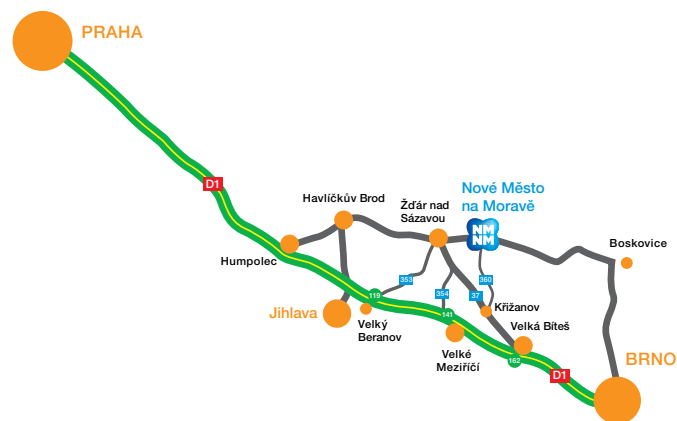

How to go to NMNM by car

GPS: 49°34'42.348"N, 16°3'4.048"E

Main directions from Germany

Regensburg/Amberg/Weiden - A6/E50 D5 (Plzeň) - D5 (Praha) - D1 (direction Brno) exit 119 V. Beranov - 353 (Žďár n. S.) - 19 (NMNM)

Dresden - A17/E55 D8 (Ustí n/L) - D8 (Praha) - D1 (direction Brno) exit 119 V. Beranov - 353 (Žďár n. S.) - 19 (NMNM)

Main direction from Austria

Wien - A5/E461 52 (Mikulov) - R52 (Brno) - D1 (direction Praha) exit 162 Velká Bíteš - 37 (direction Žďár n. S.) Křižanov - 360 (NMNM)